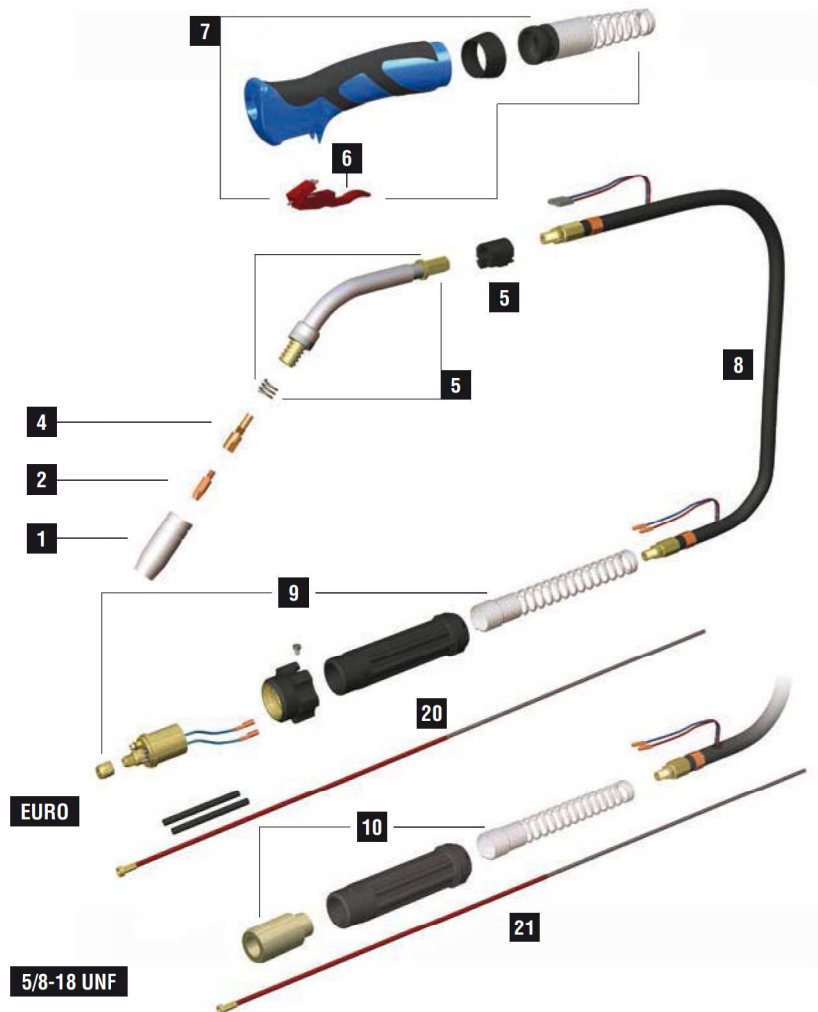

ERGOPLUS 25

CE EN60974-7

CODE	↔	
------	---	--

MA7243	3 m	10'	
MA7244	4 m	12'	
MA7245	5 m	16.4'	

MA7290T	3 m	10'	
MA7291T	4 m	12'	
MA7292T	5 m	16.4'	

MA7290M	3 m	10'	
MA7291M	4 m	12'	
MA7292M	5 m	16.4'	

MA7290L	3 m	10'	
MA7291L	4 m	12'	
MA7292L	5 m	16.4'	

CODE	↔	
------	---	--

MA7290	3 m	10'	
MA7291	4 m	12'	
MA7292	5 m	16.4'	

+	
AR0170	Tweco® 1/4 KIT
AR0172	Lincoln® KIT
AR0173	Miller® KIT
KIT to be assembled by a qualified technician	

TECHNICAL DATA		
----------------	--	--

	1,2 kg	2.76 lb
V PEAK	113	
	0,8 ÷ 1,2 mm	.030" ÷ .045"
X 60%	230A CO2 - 220A Mix	

	CODE			Ø		REF	
1	MC0022			11,5 mm		57 mm	145.0124 10
1	MC0023			15 mm		57 mm	145.0076 10
1	MC0024			18 mm		57 mm	145.0042 10
1	MC0025			20 mm		66,5 mm	145.0169 10
1	MC0265			11 mm		57 mm	- 10
1	MC0267			14 mm		57 mm	- 10
2	MD0009-06		M6 - Cu	0,6 mm	.023"	28 mm	140.0005 20
2	MD0009-08		M6 - Cu	0,8 mm	.030"	28 mm	140.0051 20
2	MD0009-09		M6 - Cu	0,9 mm	.035"	28 mm	140.0169 20
2	MD0009-10		M6 - Cu	1,0 mm	.040"	28 mm	140.0242 20
2	MD0009-12		M6 - Cu	1,2 mm	.045"	28 mm	140.0379 20
2	MD0009-14		M6 - Cu	1,4 mm	.052"	28 mm	- 20
2	MD0009-16		M6 - Cu	1,6 mm	1/16"	28 mm	140.0555 20
4	ME0016		M6 - opper			35 mm	142.0001 10
4	ME0060		M6 - copper			37 mm	- 10
4	ME0216		M6 - brass			35 mm	- 10
20	GM0510		red steel liner	1,0 ÷ 1,2 mm	.040" ÷ .045"	3 m	10' 124.0026 1
20	GM0511		red steel liner	1,0 ÷ 1,2 mm	.040" ÷ .045"	4 m	12' 124.0031 1
20	GM0512		red steel liner	1,0 ÷ 1,2 mm	.040" ÷ .045"	5 m	16.4' 124.0035 1
21	GM0012		red steel liner	1,0 ÷ 1,2 mm	.040" ÷ .045"	5 m	16.4' 42-4045-15 1

	CODE		
5	BW0080		10
5	EA0304		
5	FB0112		10
5	MF0033		1
6	BX0024		
7	MT0237		1
8	MH0119		3 m - 10' - 25 mm ²
8	MH0124		4 m - 12' - 25 mm ²

	CODE		
8	MH0125		5 m - 16.4' - 25 mm ²
9	AR0070		EURO connection 1
9	BW0020		Euro nut metal
9	FA0026		liner nut M10X1
9	MT0229		Back box kit euro 1
10	FB0399		
10	MT0228		Back box kit 5/8-18 UNF 1